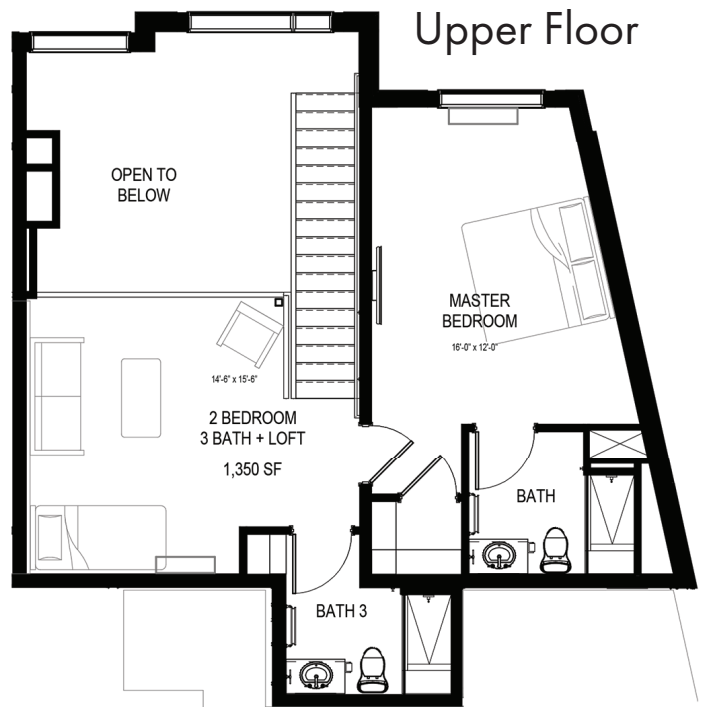

Soaring 2-Story—Prized Ski Run Views

All New 5 Needles Village Residence 415

- Dramatic 2-story residence in 5 Needles mountain contemporary condominium lodge
- Soaring 28-foot beamed ceilings with full height window wall and tiled fireplace
- Exceptional views of Schweitzer Village and ski trails
- 2 bedrooms, 3 baths plus large, open loft & spacious outdoor deck
- Professionally curated furniture packages available
- CO2-emissionless vapor fireplace, all electric HVAC, premium European appliances
- Lodge amenities include hot tubs, owners lounge, fitness facility and ski lockers
- Enclosed parking with provision for EV charging station

Panoramic Ski Mountain views.

Breathtaking views from expansive 2nd story loft.

Distinctive mountain contemporary styling.

**5 Needles
Residence 415
\$1,925,000**

For more information, please
contact John Calhoun at
jcalhoun@smpdevelopment.com
or 435 640-7757.